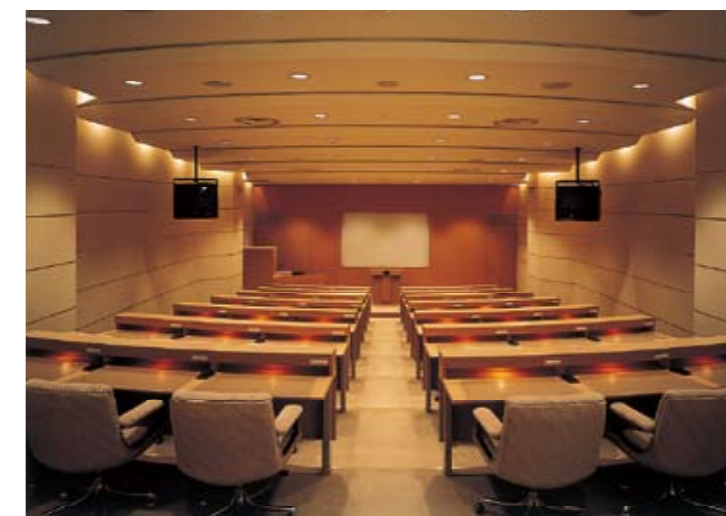

North Wing

Convention Halls

Rusutsu Resort has the Facilities to make meetings and events of all size truly successful.

Imagine hosting your next big event or corporate party at the world-famous Rusutsu Resort Convention Center. Rusutsu Resort Convention Center opened its doors as the largest resort convention and the largest meeting facility in Hokkaido.

These facilities include a 9 Grand Ballrooms and meeting rooms ranging in size from 42㎡ to 588㎡. From executive gatherings to small business meetings and large scale events, to ensure that every meeting runs as smoothly as possible, Rusutsu Resort has the venues, expertise and resources to make your event a success. Foyer

Convention Hall No. 3, 5 Floor area:72㎡ / Ceiling:2.8m

South Wing

Rusutsu Tower

Others