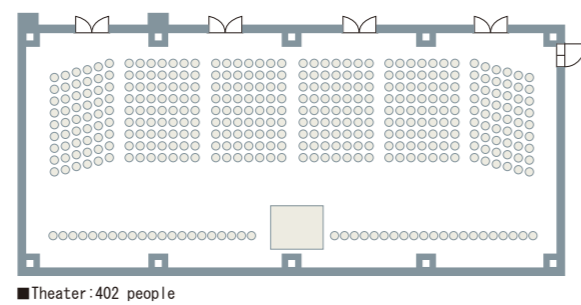

North Wing

Convention Halls

Rusutsu Resort has the Facilities to make meetings and events of all size truly successful.

Imagine hosting your next big event or corporate party at the world-famous Rusutsu Resort Convention Center. Rusutsu Resort Convention Center opened its doors as the largest resort convention and the largest meeting facility in Hokkaido.

These facilities include a 9 Grand Ballrooms and meeting rooms ranging in size from 42㎡ to 588㎡. From executive gatherings to small business meetings and large scale events, to ensure that every meeting runs as smoothly as possible, Rusutsu Resort has the venues, expertise and resources to make your event a success. Foyer

South Wing

Rusutsu Tower

Others