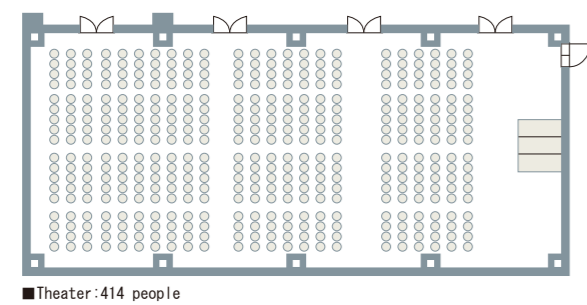

North Wing

Convention Halls

Rusutsu Resort has the Facilities to make meetings and events of all size truly successful.

Imagine hosting your next big event or corporate party at the world-famous Rusutsu Resort Convention Center. Rusutsu Resort Convention Center opened its doors as the largest resort convention and the largest meeting facility in Hokkaido.

These facilities include a 9 Grand Ballrooms and meeting rooms ranging in size from 42㎡ to 588㎡. From executive gatherings to small business meetings and large scale events, to ensure that every meeting runs as smoothly as possible, Rusutsu Resort has the venues, expertise and resources to make your event a success. Foyer

South Wing

Rusutsu Tower

Others