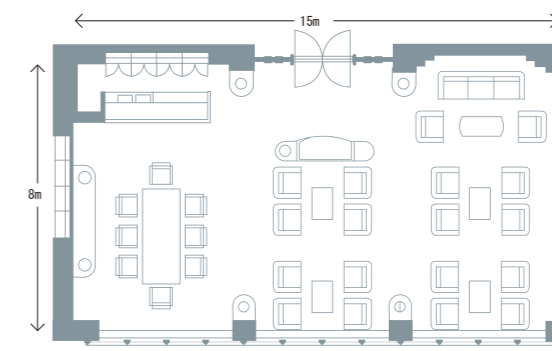

Executive Lounge Floor area:120㎡ / Ceiling:4.9m