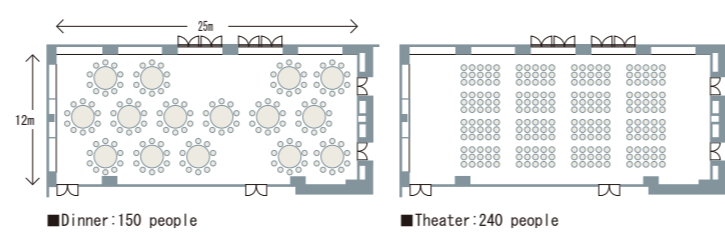

Convention Hall No. 1 Floor area:300㎡ / Ceiling:3.4m