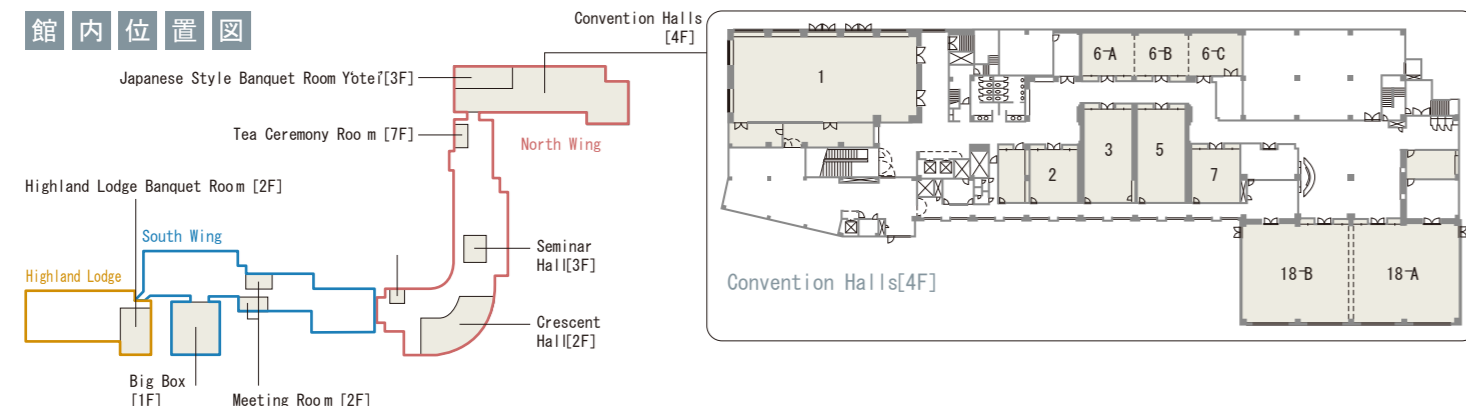

Seminar Hall	Whole	176	—	—	42	—	—	—	—	31,500	315,000	—	—

Japanese Style Banquet Room	Whole	230	—	—	120	—	—	—	—	42,000	—	—	525,000	42,000

South Wing														
Meeting Room	Shirakaba	42	24	12	20	—	—	12	9	—	15,750	157,500	178,500	15,750
	Nire	42	24	12	20	—	—	12	9	—	15,750	157,500	178,500	15,750
	Mizunara	42	24	12	20	—	—	12	9	—	15,750	157,500	178,500	15,750
	Nanakamado	42	24	12	20	—	—	12	9	—	15,750	157,500	178,500	15,750
	Shirakaba+Nire, Mizunara+Nanakamado	84	54	36	50	—	—	42	36	—	31,500	315,000	420,000	31,500

Rusutsu Tower														
Competitors' Room	Whole	110	114	78	60	60	60	60	54	21,000	21,000	210,000	315,000	21,000
	A or B	27.5	24	18	10	12	—	12	9	5,250	5,250	52,500	63,000	5,250
	A+B	55	48	36	30	24	—	30	27	10,500	10,500	105,000	157,500	10,500
	C	55	60	42	30	30	—	30	27	10,500	10,500	105,000	157,500	10,500

Others	Executive Lounge	120	—	—	30	—	—	—	—	31,500	31,500	315,000	420,000	31,500
	Big Box	1,800	—	—	1,500	—	—	—	—	—	—	3,150 (per court per hour)	—	—
	Highland Lodge Banquet	255	—	—	180	—	—	—	—	31,500	—	—	420,000	31,500
	Tea Ceremony Room	63	—	—	6	—	—	—	—	—	—	—	—	—