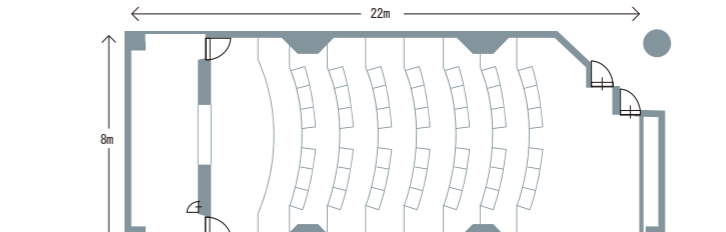

Seminar Hall Floor area:176㎡ / Ceiling:3.2m