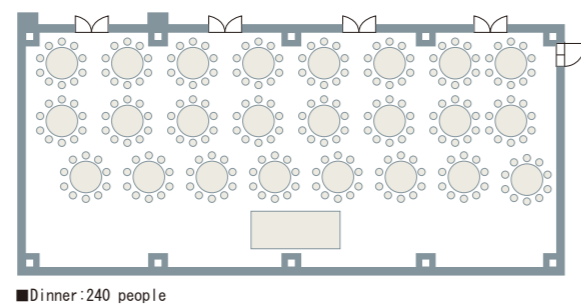

North Wing

Convention Halls

Rusutsu Resort has the Facilities to make meetings and events of all size truly successful.

Imagine hosting your next big event or corporate party at the world-famous Rusutsu Resort Convention Center. Rusutsu Resort Convention Center opened its doors as the largest resort convention and the largest meeting facility in Hokkaido.

These facilities include a 9 Grand Ballrooms and meeting rooms ranging in size from 42㎡ to 588㎡. From executive gatherings to small business meetings and large scale events, to ensure that every meeting runs as smoothly as possible, Rusutsu Resort has the venues, expertise and resources to make your event a success. Foyer

South Wing

Rusutsu Tower

Others