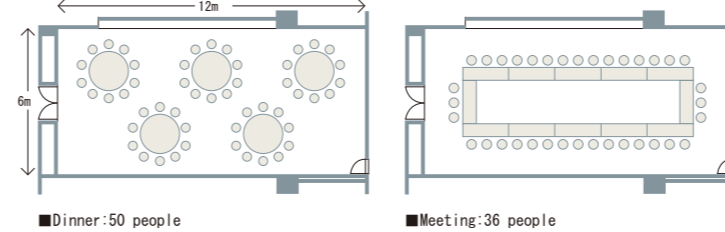

Convention Hall No. 3, 5 Floor area:72㎡ / Ceiling:2.8m