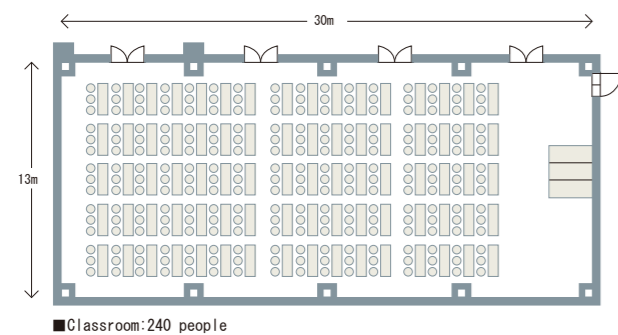

North Wing

Convention Halls

Rusutsu Resort has the Facilities to make meetings and events of all size truly successful.

Imagine hosting your next big event or corporate party at the world-famous Rusutsu Resort Convention Center. Rusutsu Resort Convention Center opened its doors as the largest resort convention and the largest meeting facility in Hokkaido.

These facilities include a 9 Grand Ballrooms and meeting rooms ranging in size from 42㎡ to 588㎡. From executive gatherings to small business meetings and large scale events, to ensure that every meeting runs as smoothly as possible, Rusutsu Resort has the venues, expertise and resources to make your event a success. Foyer

South Wing

Rusutsu Tower

Others