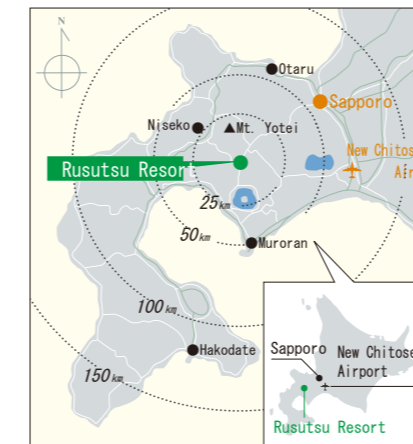

TRANSPORTATION

- ■Tokyo>New Chitose Airport 90 min.
- ■Osaka>New Chitose Airport 105 min.
- ■New Chitose Airport
- ■Sapporo [Nat'l. Route276-230] 90 min.
- ■Sapporo [Nat'l. Route230] 90 min.
- ■Tomakomai [Nat'l. Route276-230] 90 min.
- ■Murooran [Nat'l. Route37-230] 90 min.
- ■Niseko [Pref. Road66] 30 min.
- ■Toya [Nat'l. Route230] 20 min.

ルスツリゾート

北海道

13 Izumikawa, Rusutsu-mura, Abuta-gun, Hokkaido, 048-1711, Japan

Tel. +81-13646-3111 Fax. +81-136-46-3229

<http://www.rusutsu.co.jp/>