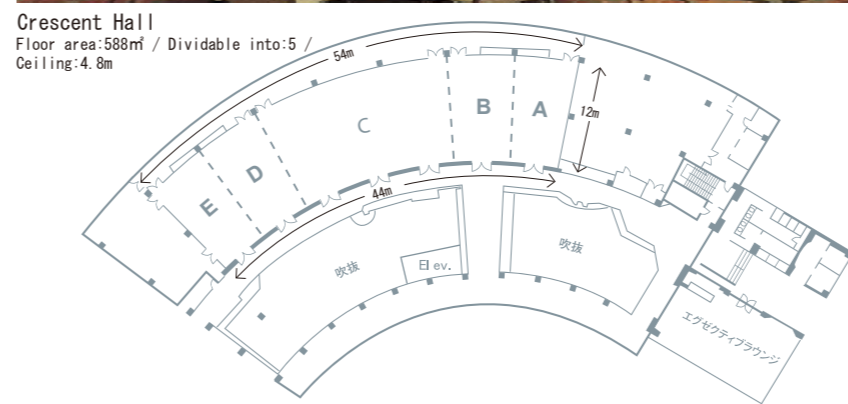

North Wing

Convention Halls

Rusutsu Resort has the Facilities to make meetings and events of all size truly successful.

Imagine hosting your next big event or corporate party at the world-famous Rusutsu Resort Convention Center. Rusutsu Resort Convention Center opened its doors as the largest resort convention and the largest meeting facility in Hokkaido.

These facilities include a 9 Grand Ballrooms and meeting rooms ranging in size from 42㎡ to 588㎡. From executive gatherings to small business meetings and large scale events, to ensure that every meeting runs as smoothly as possible, Rusutsu Resort has the venues, expertise and resources to make your event a success. Foyer

South Wing

Rusutsu Tower

Others